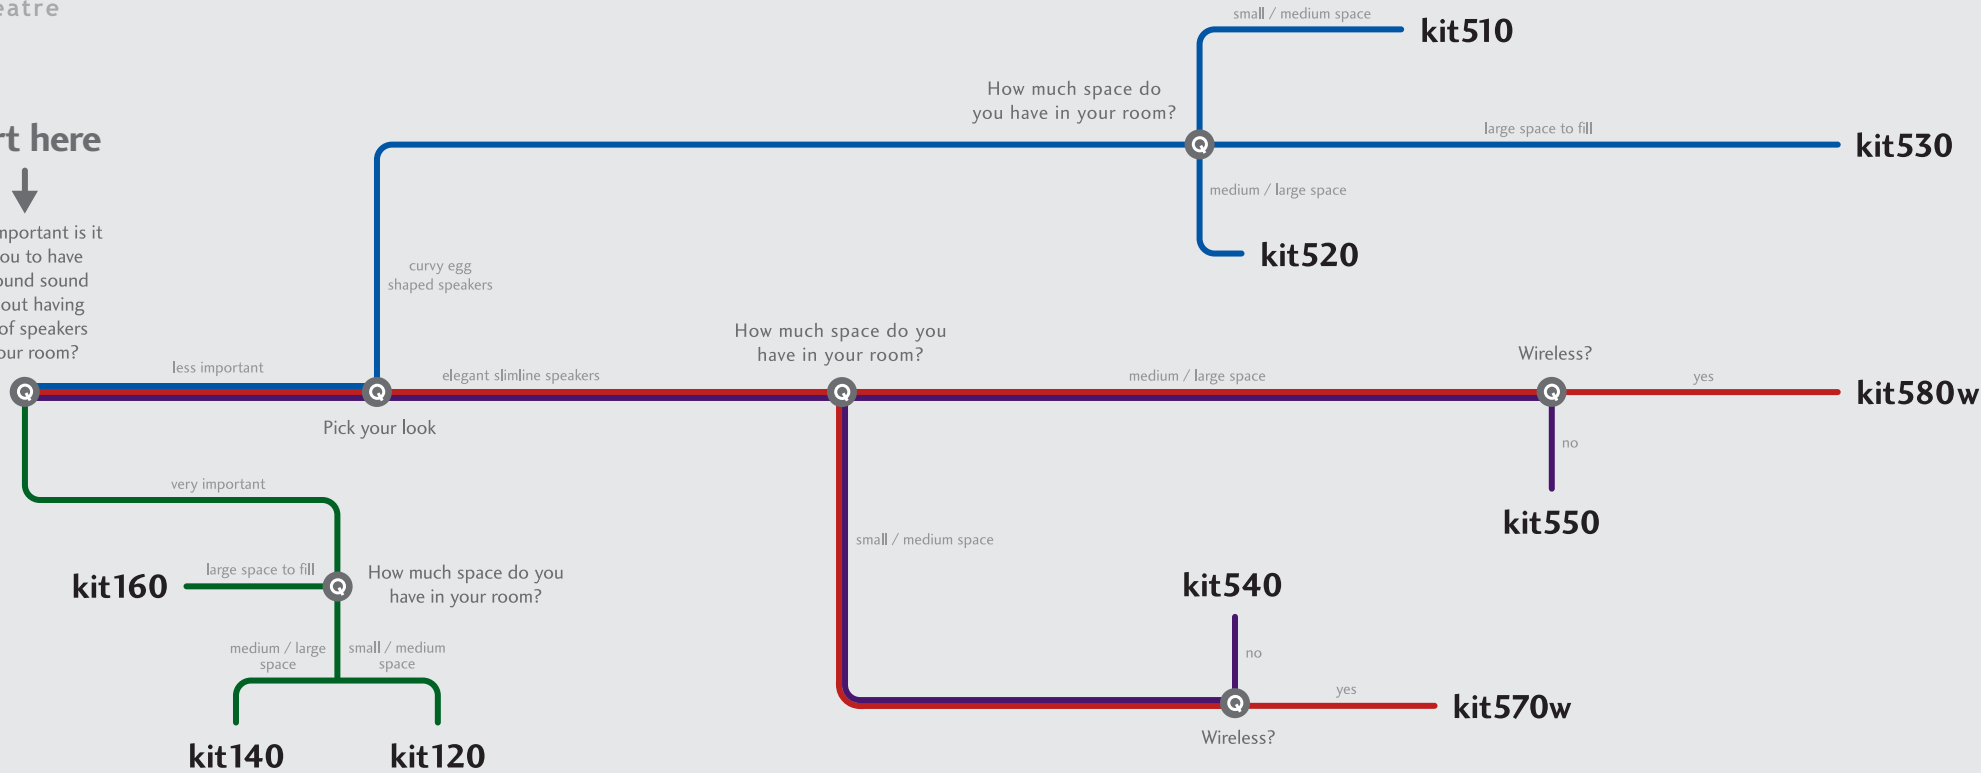

### kit580w

Identical to the kit550 in specification and performance, but with wireless signal transmission to the rear speakers for even greater convenience and ease of set-up.

Speakers in High Gloss Black or Matt Silver  
Wireless modules only in High Gloss Black

## the right one for you

Simplicity and choice is what the KIT concept is all about, and the easy to follow decision map opposite is there to simplify the process of choosing the system that best suits your home, your preferences and your lifestyle.