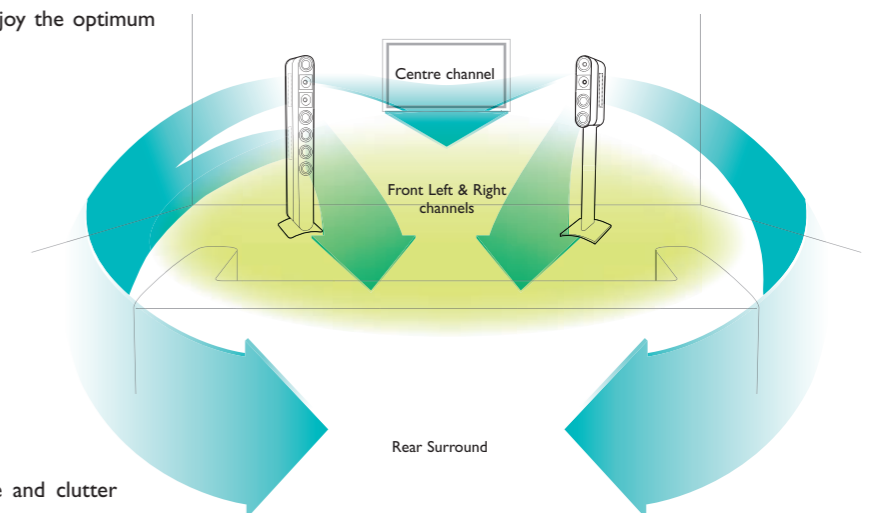

That's why we came up with an alternative. As its name implies, the new *five two* series envelops you in the surround sound of a full 5.1 set-up using only two speakers and a subwoofer.

The secret lies in combining KEF's acclaimed Uni-Q® "sit anywhere" driver concept with flat panel technology. Each speaker has a front-firing array of Uni-Q drivers from the award-winning KHT5000 and KHT6000 series, providing true dedicated centre speakers as well as spreading a highly detailed sound image to your left and right. Behind them, large vertical flat panels act as high performance rear effect speakers, radiating the

relevant parts of the signal to the back of the listening area. And all the channels can be separately adjusted from your receiver to achieve a perfect balanced sound.

The hide-away subwoofer that best matches the *five two* series is KEF's powerful HTB2 from the EISA award winning KHT3005 system. Whether you choose the compact model 7 (with seven drivers in each speaker) or the formidable model 11 (with no less than eleven), the effect is amazing. Voices sound real and precisely located. Ambient effects travel through a realistic three-dimensional soundscape as the director intended. On screen action comes alive for everyone in the room, wherever they sit.

Available in sleek matt silver or high gloss black, they can be mounted either on neat adjustable wall brackets or floor stands – and in line with the thinking behind the whole concept, they're exceptionally simple to set up. All you have to do is connect the cables supplied to your 5.1 home theatre receiver/amp.

Uni-Q Technology

KEF's 'sit anywhere' Uni-Q technology disperses sound around the room so well that you can 'sit anywhere' to enjoy the optimum surround experience.

5 Audio Channels from 2 Speakers

Innovative engineering + clever design – hassle and clutter = Pure entertainment.