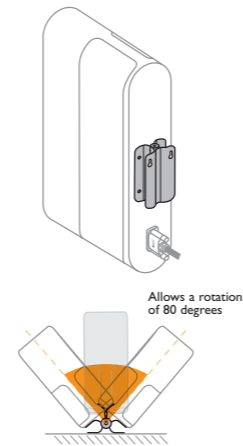

Allows a rotation of 80 degrees